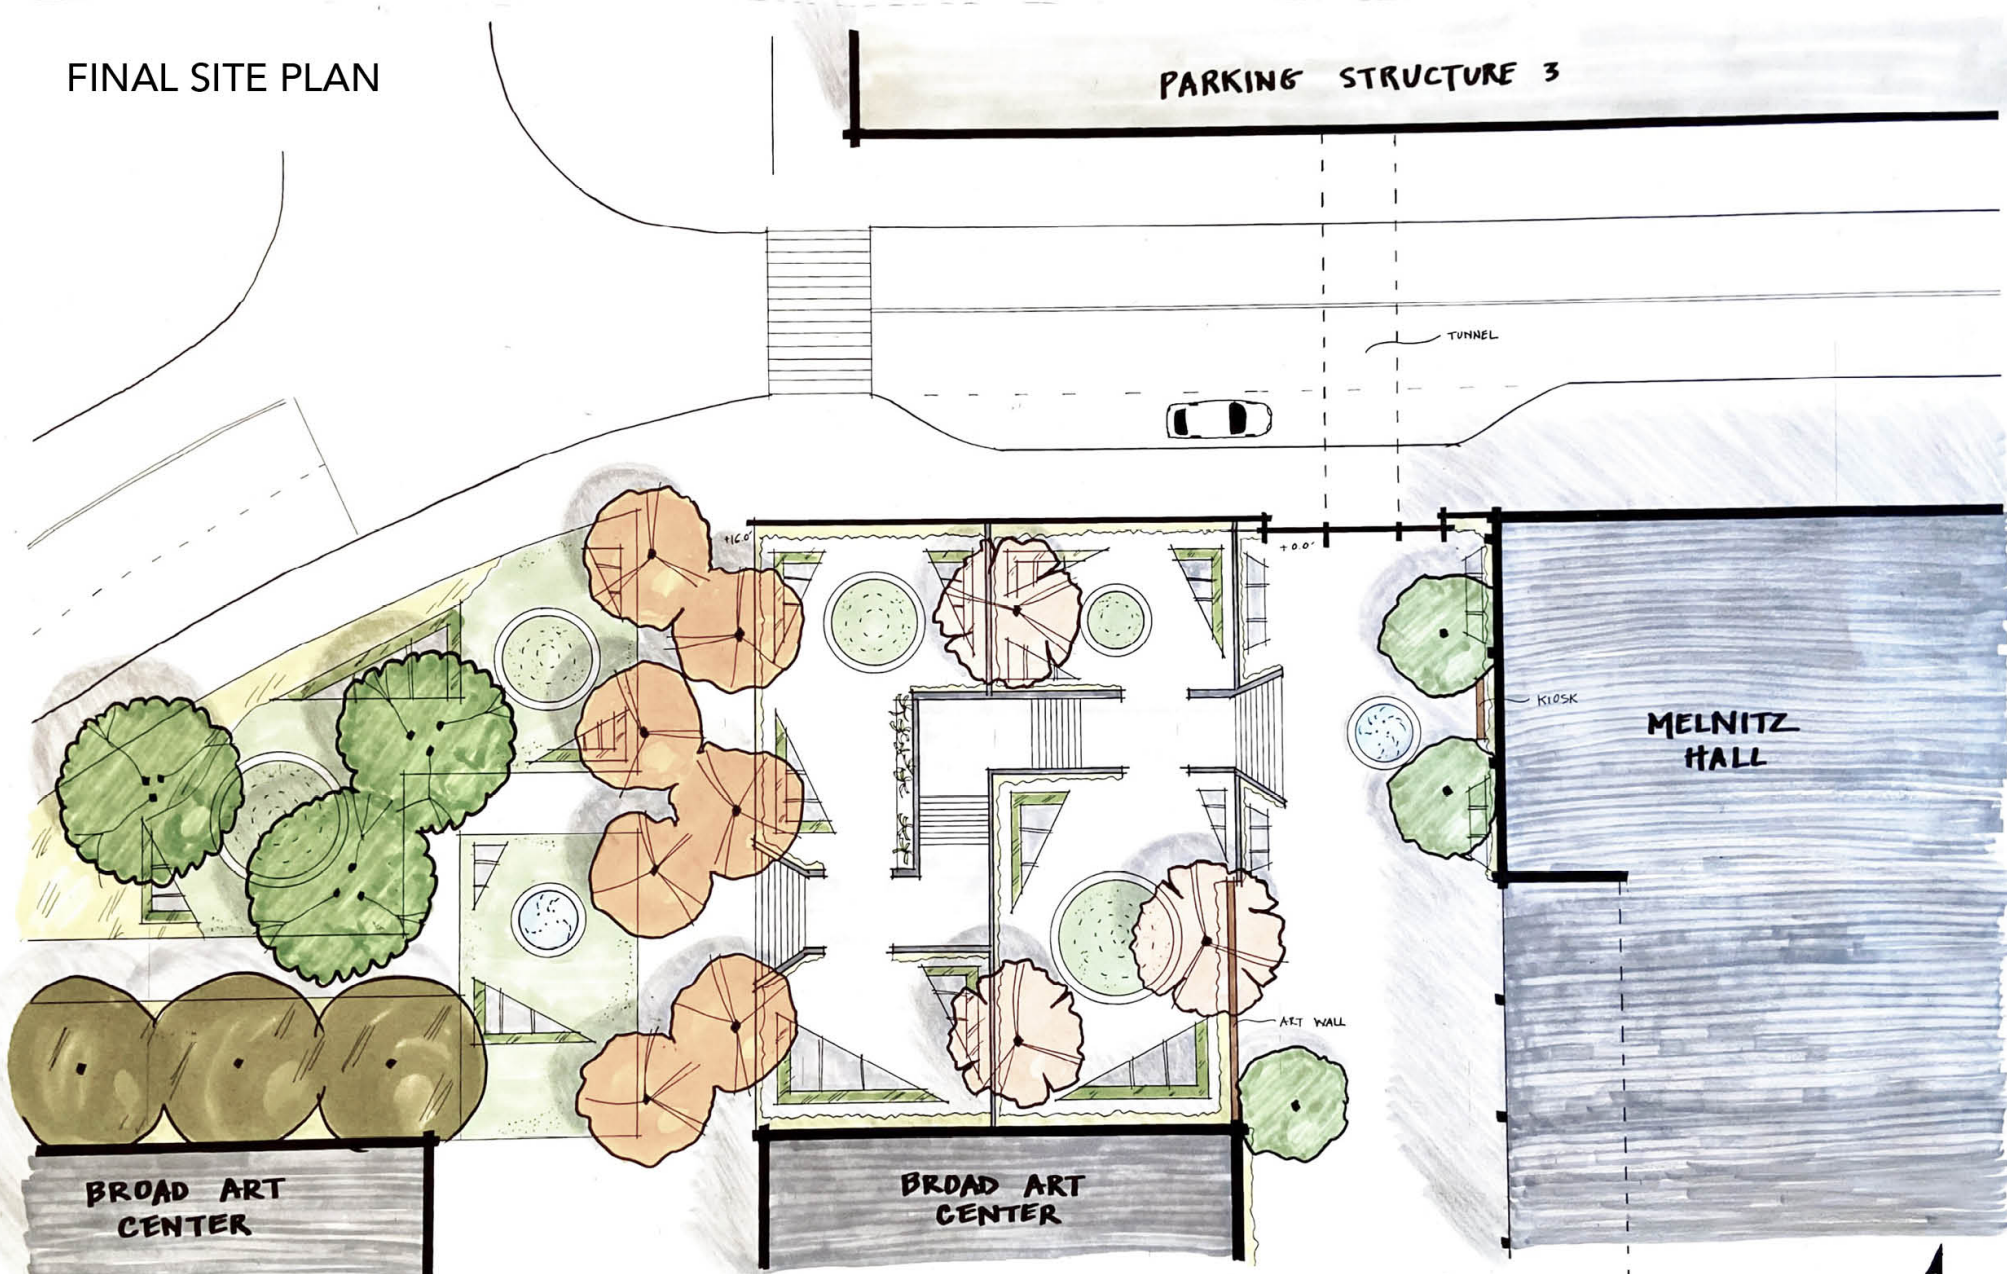

CHAN NGUYEN
MELNITZ STAIRS REDESIGN
LANDSCAPE DESIGN 2
SPRING 2021

SITE ANALYSIS

3 DESIGN OPTIONS

1. BALLOON

2. TRIANGLES

3. BOLT

CHAN NGUYEN
MELNITZ STAIRS REDESIGN
LANDSCAPE DESIGN 2
SPRING 2021

FINAL SITE PLAN

PARKING STRUCTURE 3

BROAD ART CENTER

BROAD ART CENTER

MELNITZ HALL

CHAN NGUYEN
MELNITZ STAIRS REDESIGN
LANDSCAPE DESIGN 2
SPRING 2021

SECTION - ELEVATIONS

CHAN NGUYEN
 MELNITZ STAIRS REDESIGN
 LANDSCAPE DESIGN 2
 SPRING 2021

PERSPECTIVE SKETCHES

LOOKING SOUTH, DOWN BROAD WALKWAY
+16'

LOOKING WEST

CHAN NGUYEN
MELNITZ STAIRS REDESIGN
LANDSCAPE DESIGN 2
SPRING 2021