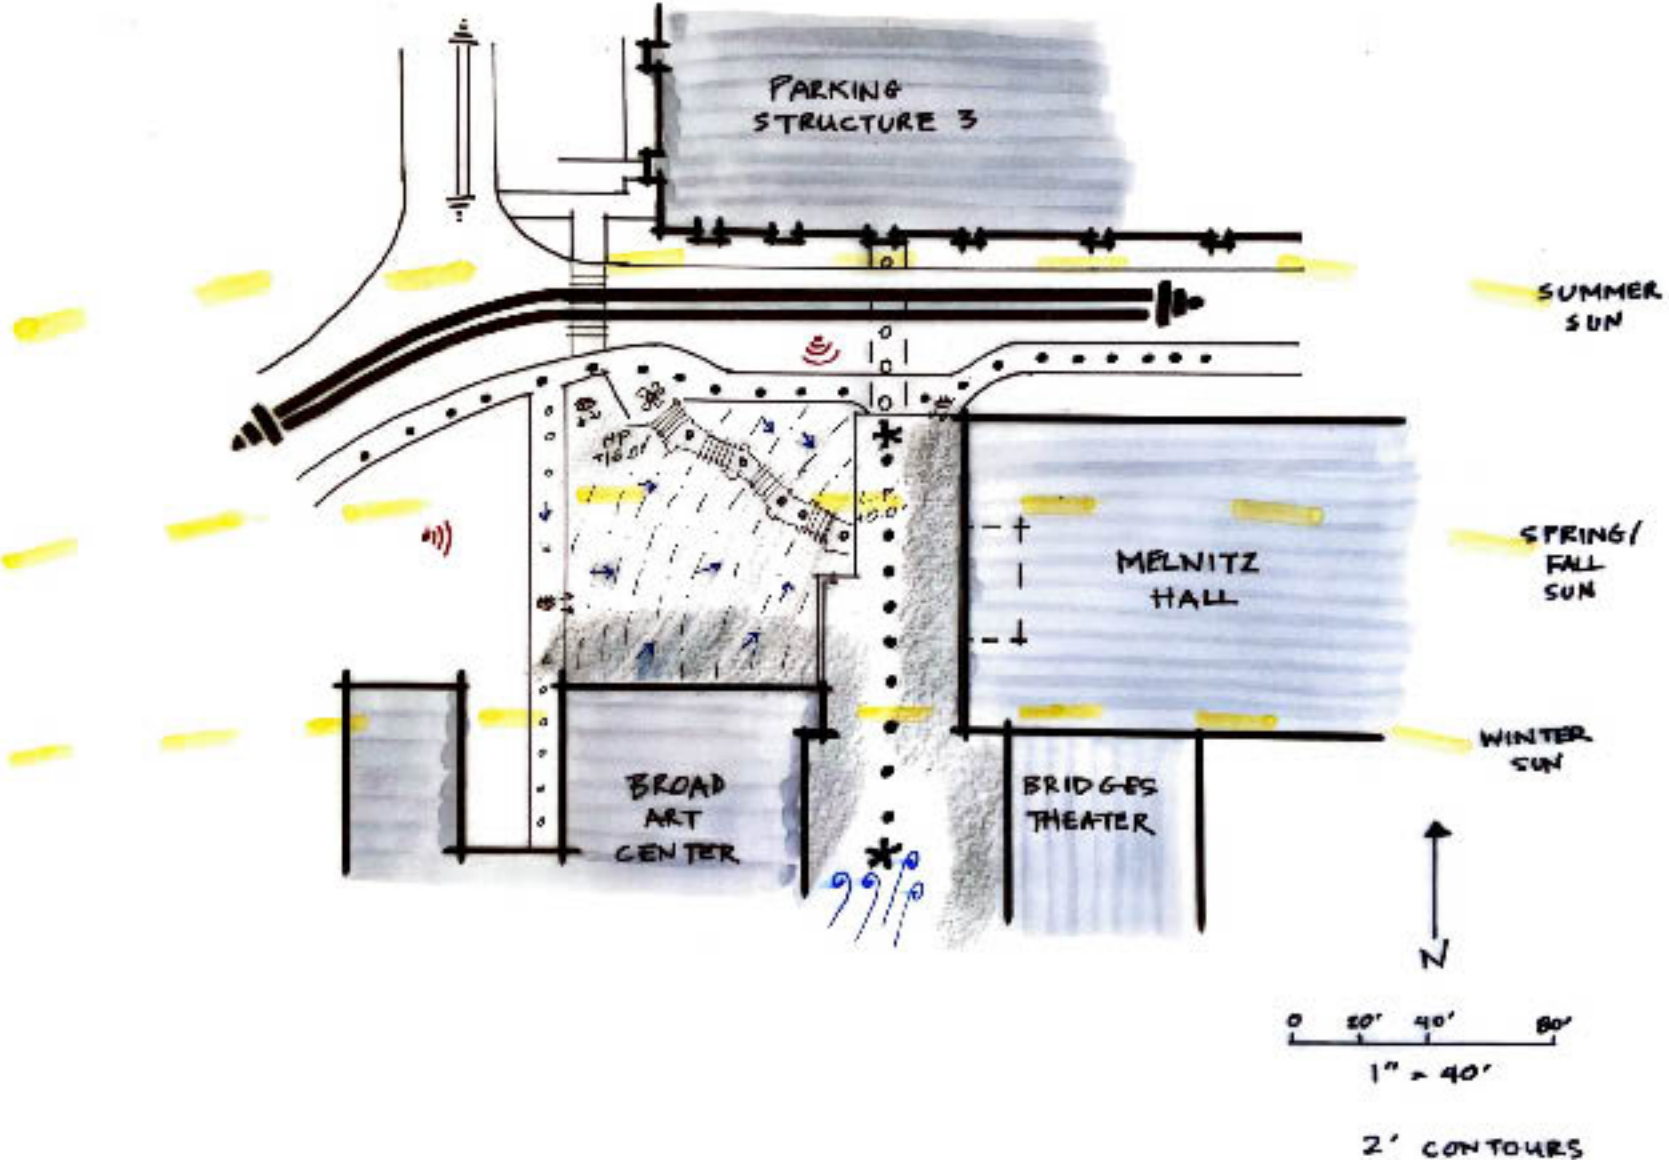

CHAN NGUYEN
MELNITZ STAIRS REDESIGN
LANDSCAPE DESIGN 2
SPRING 2021

SITE ANALYSIS

3 DESIGN OPTIONS

1. BALLOON

2. TRIANGLES

3. BOLT

CHAN NGUYEN
MELNITZ STAIRS REDESIGN
LANDSCAPE DESIGN 2
SPRING 2021

FINAL SITE PLAN

PARKING STRUCTURE 3

BROAD ART CENTER

BROAD ART CENTER

MELNITZ HALL

CHAN NGUYEN
MELNITZ STAIRS REDESIGN
LANDSCAPE DESIGN 2
SPRING 2021

SECTION - ELEVATIONS

CHAN NGUYEN
 MELNITZ STAIRS REDESIGN
 LANDSCAPE DESIGN 2
 SPRING 2021

PERSPECTIVE SKETCHES

LOOKING SOUTH, DOWN BROAD WALKWAY
+16'

LOOKING WEST

CHAN NGUYEN
MELNITZ STAIRS REDESIGN
LANDSCAPE DESIGN 2
SPRING 2021