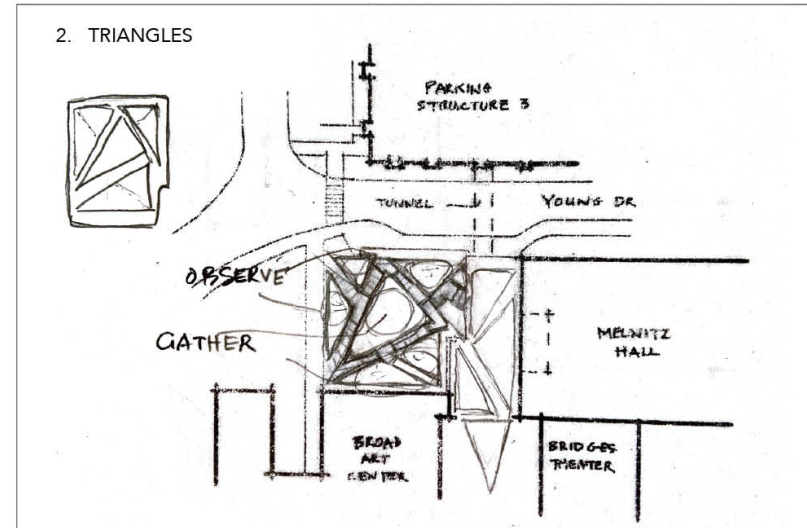

CHAN NGUYEN
MELNITZ STAIRS REDESIGN
LANDSCAPE DESIGN 2
SPRING 2021

SITE ANALYSIS

3 DESIGN OPTIONS

1. BALLOON

2. TRIANGLES

3. BOLT

CHAN NGUYEN
MELNITZ STAIRS REDESIGN
LANDSCAPE DESIGN 2
SPRING 2021

FINAL SITE PLAN

PARKING STRUCTURE 3

BROAD ART CENTER

BROAD ART CENTER

MELNITZ HALL

CHAN NGUYEN
MELNITZ STAIRS REDESIGN
LANDSCAPE DESIGN 2
SPRING 2021

SECTION - ELEVATIONS

CHAN NGUYEN
 MELNITZ STAIRS REDESIGN
 LANDSCAPE DESIGN 2
 SPRING 2021

PERSPECTIVE SKETCHES

LOOKING SOUTH, DOWN BROAD WALKWAY
+16'

LOOKING WEST

CHAN NGUYEN
MELNITZ STAIRS REDESIGN
LANDSCAPE DESIGN 2
SPRING 2021