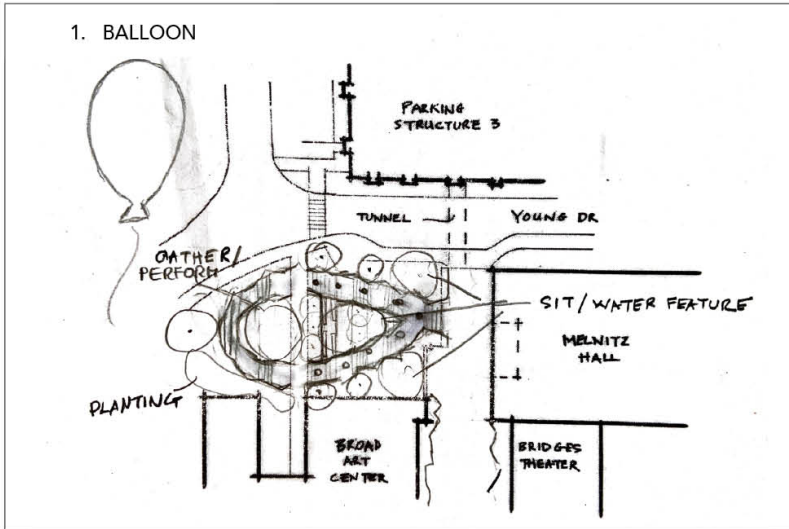

CHAN NGUYEN
MELNITZ STAIRS REDESIGN
LANDSCAPE DESIGN 2
SPRING 2021

SITE ANALYSIS

3 DESIGN OPTIONS

1. BALLOON

2. TRIANGLES

3. BOLT

CHAN NGUYEN
MELNITZ STAIRS REDESIGN
LANDSCAPE DESIGN 2
SPRING 2021

FINAL SITE PLAN

PARKING STRUCTURE 3

BROAD ART CENTER

BROAD ART CENTER

MELNITZ HALL

CHAN NGUYEN
MELNITZ STAIRS REDESIGN
LANDSCAPE DESIGN 2
SPRING 2021

SECTION - ELEVATIONS

CHAN NGUYEN
 MELNITZ STAIRS REDESIGN
 LANDSCAPE DESIGN 2
 SPRING 2021

PERSPECTIVE SKETCHES

LOOKING SOUTH, DOWN BROAD WALKWAY
+16'

LOOKING WEST

CHAN NGUYEN
MELNITZ STAIRS REDESIGN
LANDSCAPE DESIGN 2
SPRING 2021