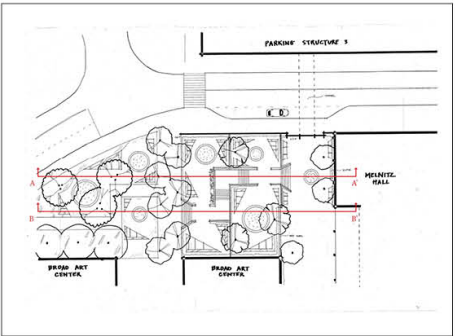

PARKING STRUCTURE 3

BROAD ART CENTER

BROAD ART CENTER

MELNITZ HALL

CHAN NGUYEN
MELNITZ STAIRS REDESIGN
LANDSCAPE DESIGN 2
SPRING 2021

SECTION - ELEVATIONS

CHAN NGUYEN
 MELNITZ STAIRS REDESIGN
 LANDSCAPE DESIGN 2
 SPRING 2021

PERSPECTIVE SKETCHES

LOOKING SOUTH, DOWN BROAD WALKWAY
+16'

LOOKING WEST

CHAN NGUYEN
MELNITZ STAIRS REDESIGN
LANDSCAPE DESIGN 2
SPRING 2021