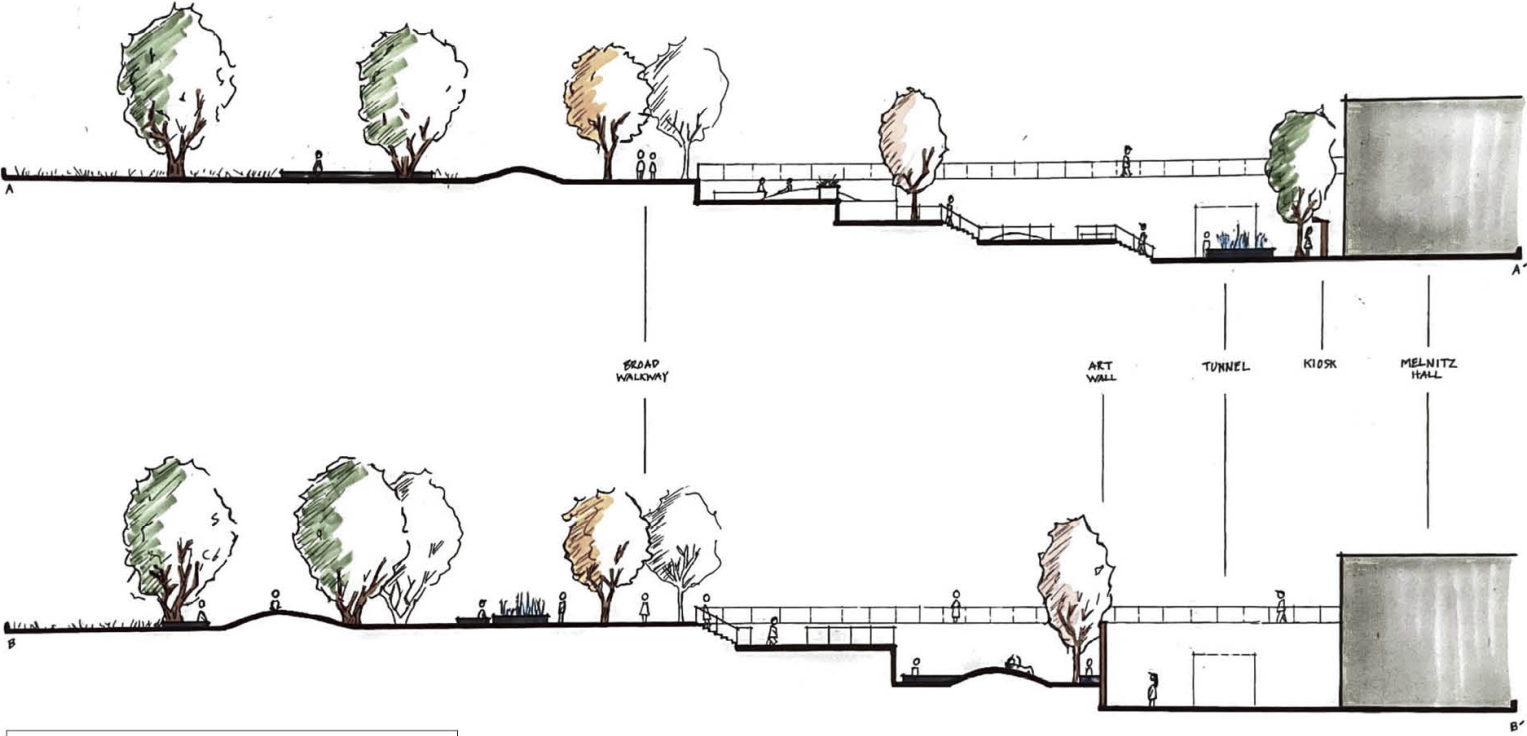

PARKING STRUCTURE 3

BROAD ART CENTER

BROAD ART CENTER

MELNITZ HALL

CHAN NGUYEN
MELNITZ STAIRS REDESIGN
LANDSCAPE DESIGN 2
SPRING 2021

SECTION - ELEVATIONS

CHAN NGUYEN
 MELNITZ STAIRS REDESIGN
 LANDSCAPE DESIGN 2
 SPRING 2021

PERSPECTIVE SKETCHES

LOOKING SOUTH, DOWN BROAD WALKWAY
+16'

LOOKING WEST

CHAN NGUYEN
MELNITZ STAIRS REDESIGN
LANDSCAPE DESIGN 2
SPRING 2021