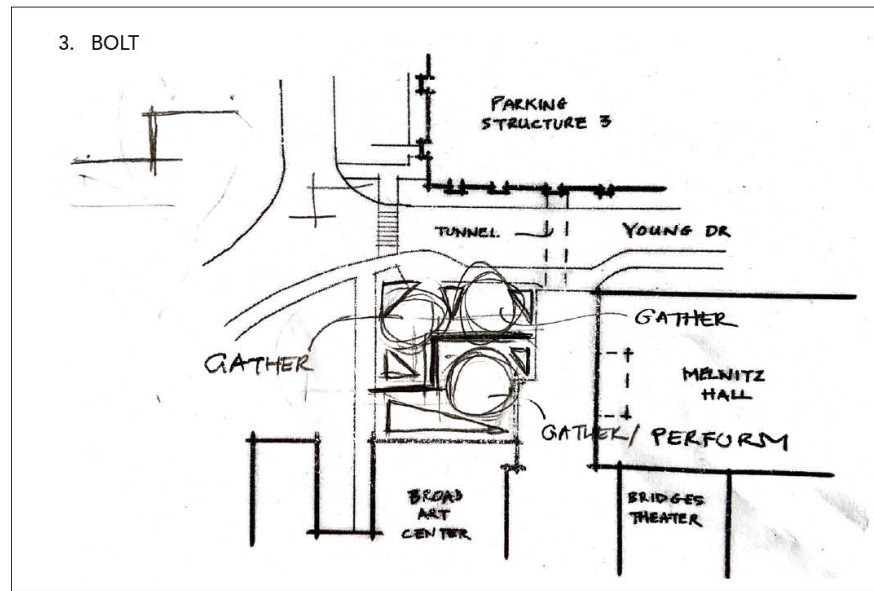

CHAN NGUYEN
MELNITZ STAIRS REDESIGN
LANDSCAPE DESIGN 2
SPRING 2021

SITE ANALYSIS

3 DESIGN OPTIONS

1. BALLOON

2. TRIANGLES

3. BOLT

CHAN NGUYEN
MELNITZ STAIRS REDESIGN
LANDSCAPE DESIGN 2
SPRING 2021

FINAL SITE PLAN

PARKING STRUCTURE 3

BROAD ART CENTER

BROAD ART CENTER

MELNITZ HALL

CHAN NGUYEN
MELNITZ STAIRS REDESIGN
LANDSCAPE DESIGN 2
SPRING 2021

SECTION - ELEVATIONS

CHAN NGUYEN
 MELNITZ STAIRS REDESIGN
 LANDSCAPE DESIGN 2
 SPRING 2021

PERSPECTIVE SKETCHES

LOOKING SOUTH, DOWN BROAD WALKWAY
+16'

LOOKING WEST

CHAN NGUYEN
MELNITZ STAIRS REDESIGN
LANDSCAPE DESIGN 2
SPRING 2021