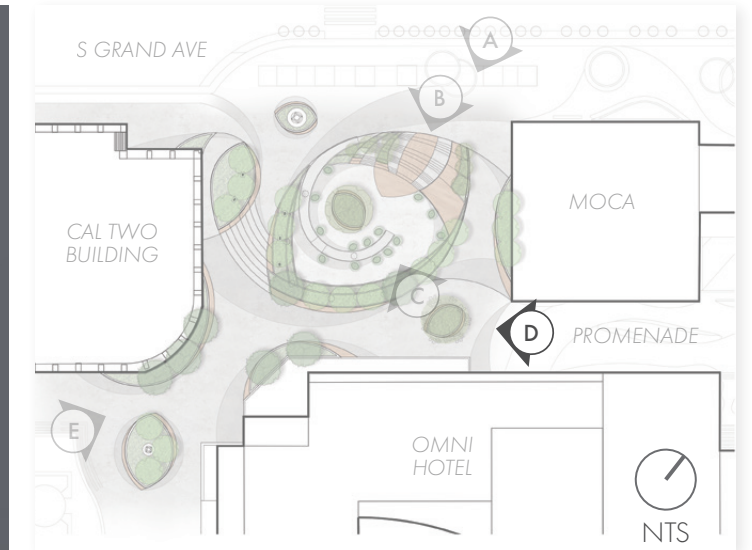

KEY MAP

PROGRAM ELEMENTS

- (A) Wishing Tree
- (B) Wood Bench Seating Area
- (C) Ramp up to Upper Level Plaza
- (D) Lower Marketplace Courtyard
- (E) Concrete Paving with Texture
- (F) Flowering Trees and Cal Plaza Entry