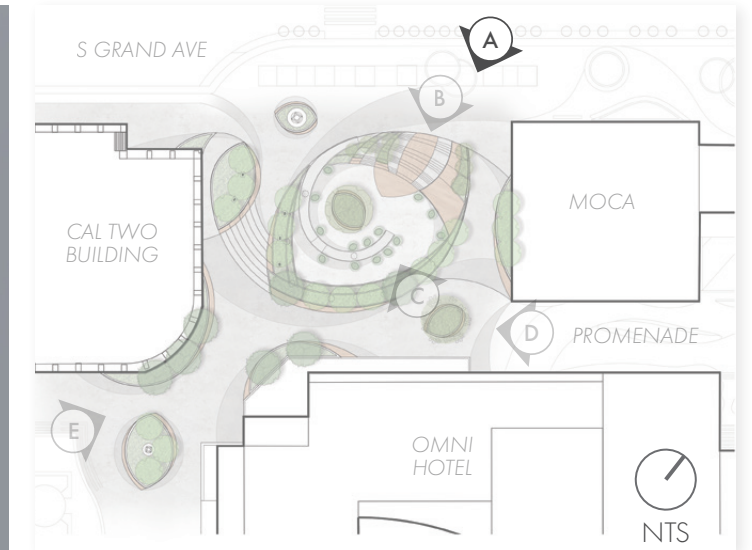

KEY MAP

PROGRAM ELEMENTS

- (A) Wishing Tree
- (B) East Side Orchard Walk
- (C) Observation Deck
- (D) Entry to Lower Marketplace Courtyard
- (E) West Side Orchard Walk
- (F) Wayfinding Element / Focal Feature