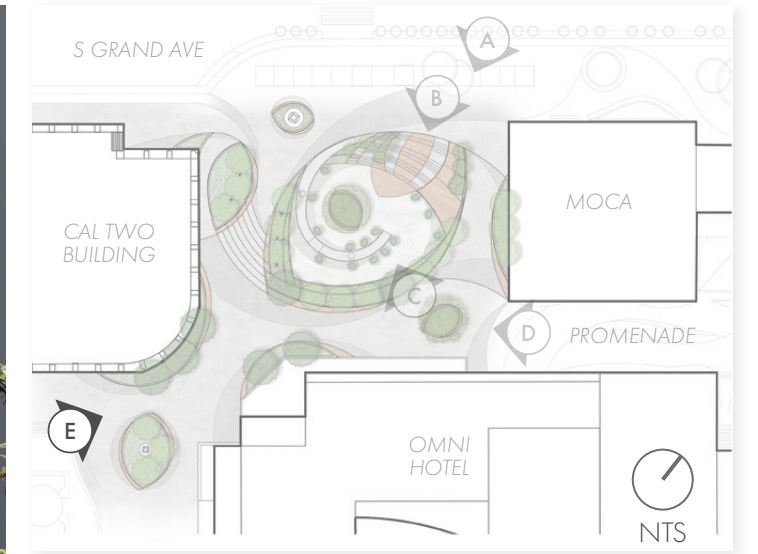

VIGNETTES

KEY MAP

PROGRAM ELEMENTS

- (A) Fruiting Trees in Raised Planter
- (B) Wood Bench Seating
- (C) Flowering Trees in Raised Planter
- (D) Main Plaza Beyond