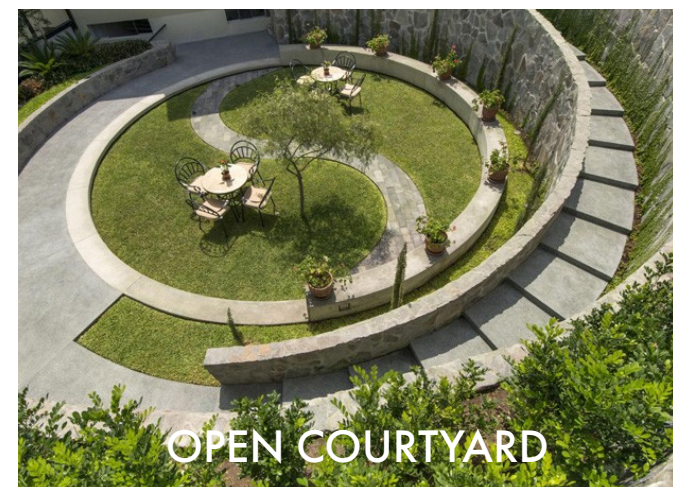

- Renew sense of place
- Reconnect the urban neighborhood
- Realign & reconverge the city with it's prior landscape and landmark.