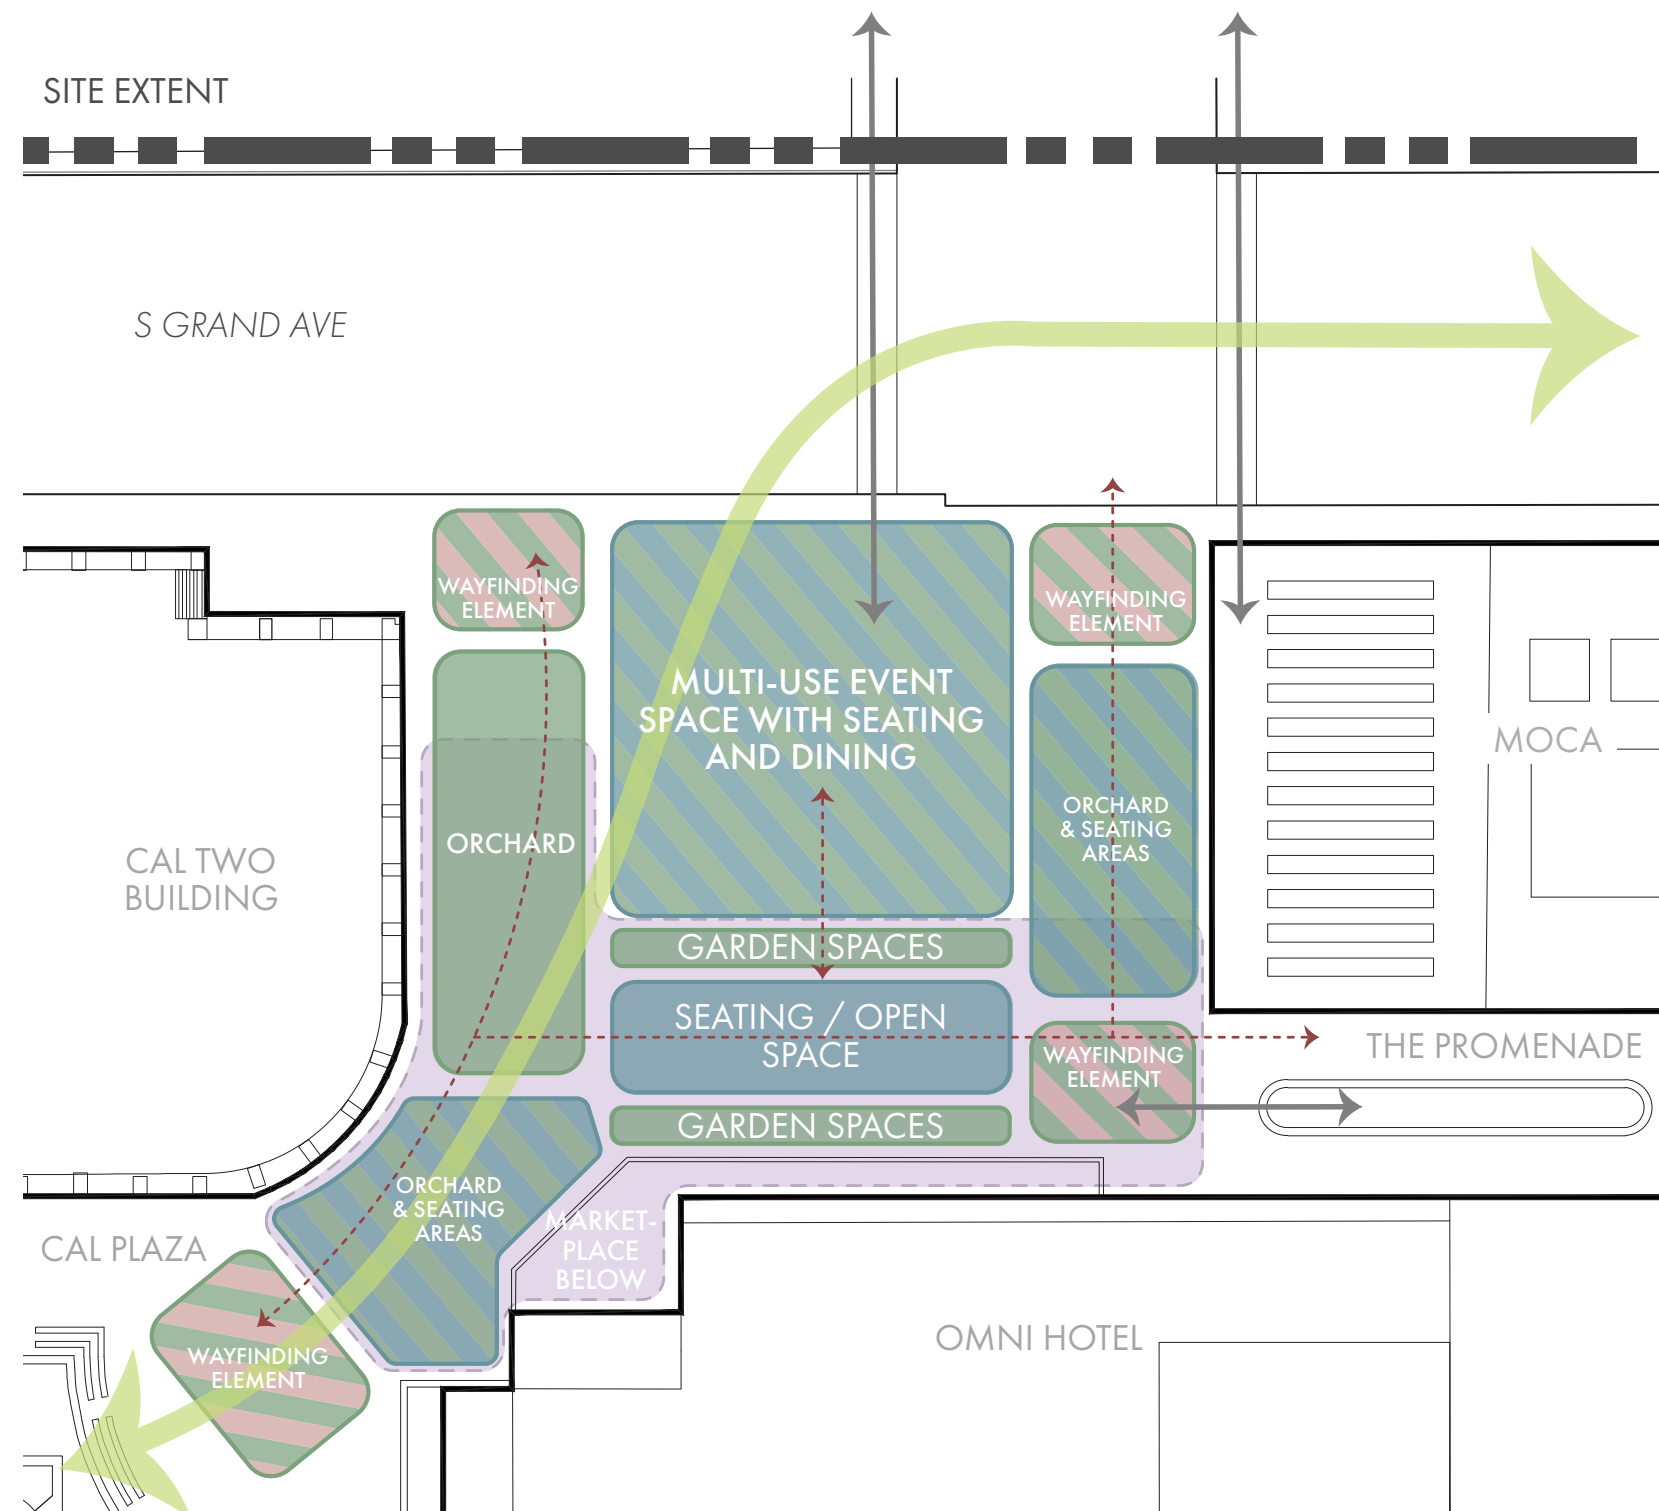

PROGRAM

LEGEND

- Area of Work
- Green Spaces
- Civic / Open Spaces
- Art Spaces / Interventions
- Commercial
- Connections
- Central Vine Connection
- Circulation