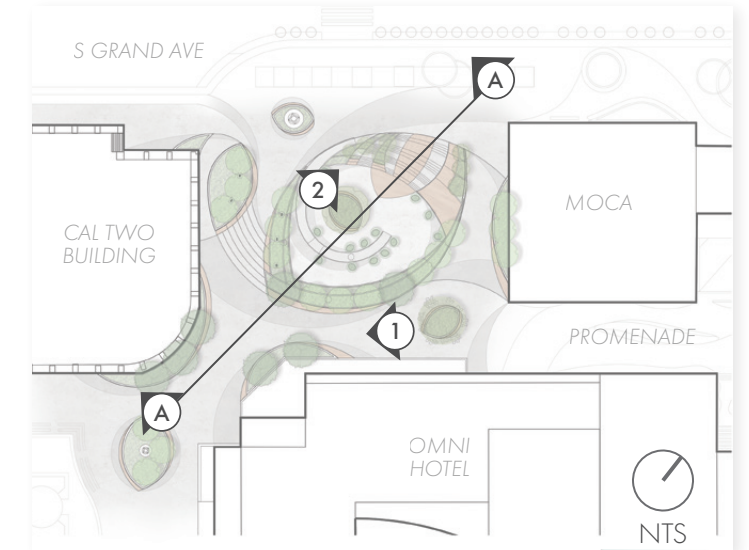

# SITE ANALYSIS RESPONSE

VIEW OF EXISTING CAL MARKETPLACE

- **CONNECTIONS:** Part of the central vine that creates the entrance to cal plaza, connects marketplace to Grand Ave, the alleyway and the adjacent structures
- **SERVICES:** Designate garden spaces with seating/dining areas and multi-functional event spaces
- **ADJACENCIES:** Blend with existing and proposed adjacent programs
- **VIEWS:** Allow an open, direct and welcoming entry for adjacencies
- **TOPOGRAPHY:** Work around existing levels of site
- **SEASONAL SHADE:** Consider agricultural vegetation and sun position, provide canopy for shade in urban spaces

Wishing Tree in Raised Planter

Raised Planter with Wood Benches

Paving design connection to The Promenade

**PLAN**

# FULL SECTION

VIEW 1: UPPER PLAZA

VIEW 2: TERRACED GARDEN

KEY MAP