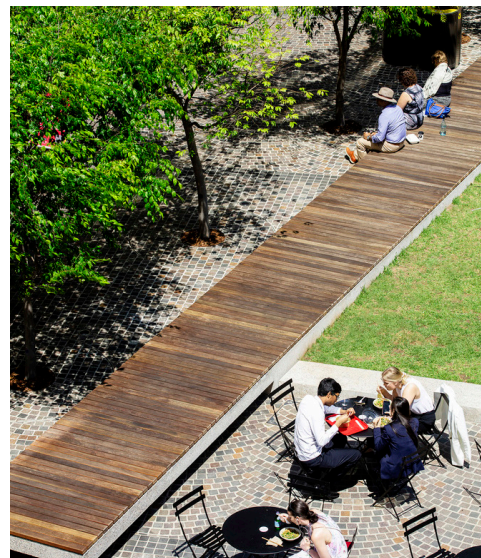

- Renew sense of place
- Reconnect the urban neighborhood
- Realign & reconverge the city with it's prior landscape and landmark.