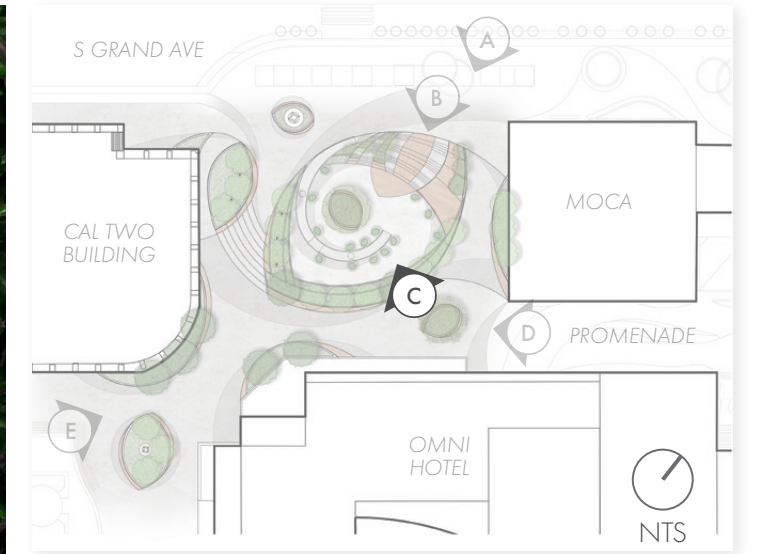

KEY MAP

PROGRAM ELEMENTS

- (A) Fruit Trees in Raised Planters
- (B) Observation Deck
- (C) Wood Deck with Amphitheater Seating Area
- (D) Terraced Garden
- (E) Focal Feature Tree
- (F) Dining and Seating Area
- (G) ADA Curved Ramp