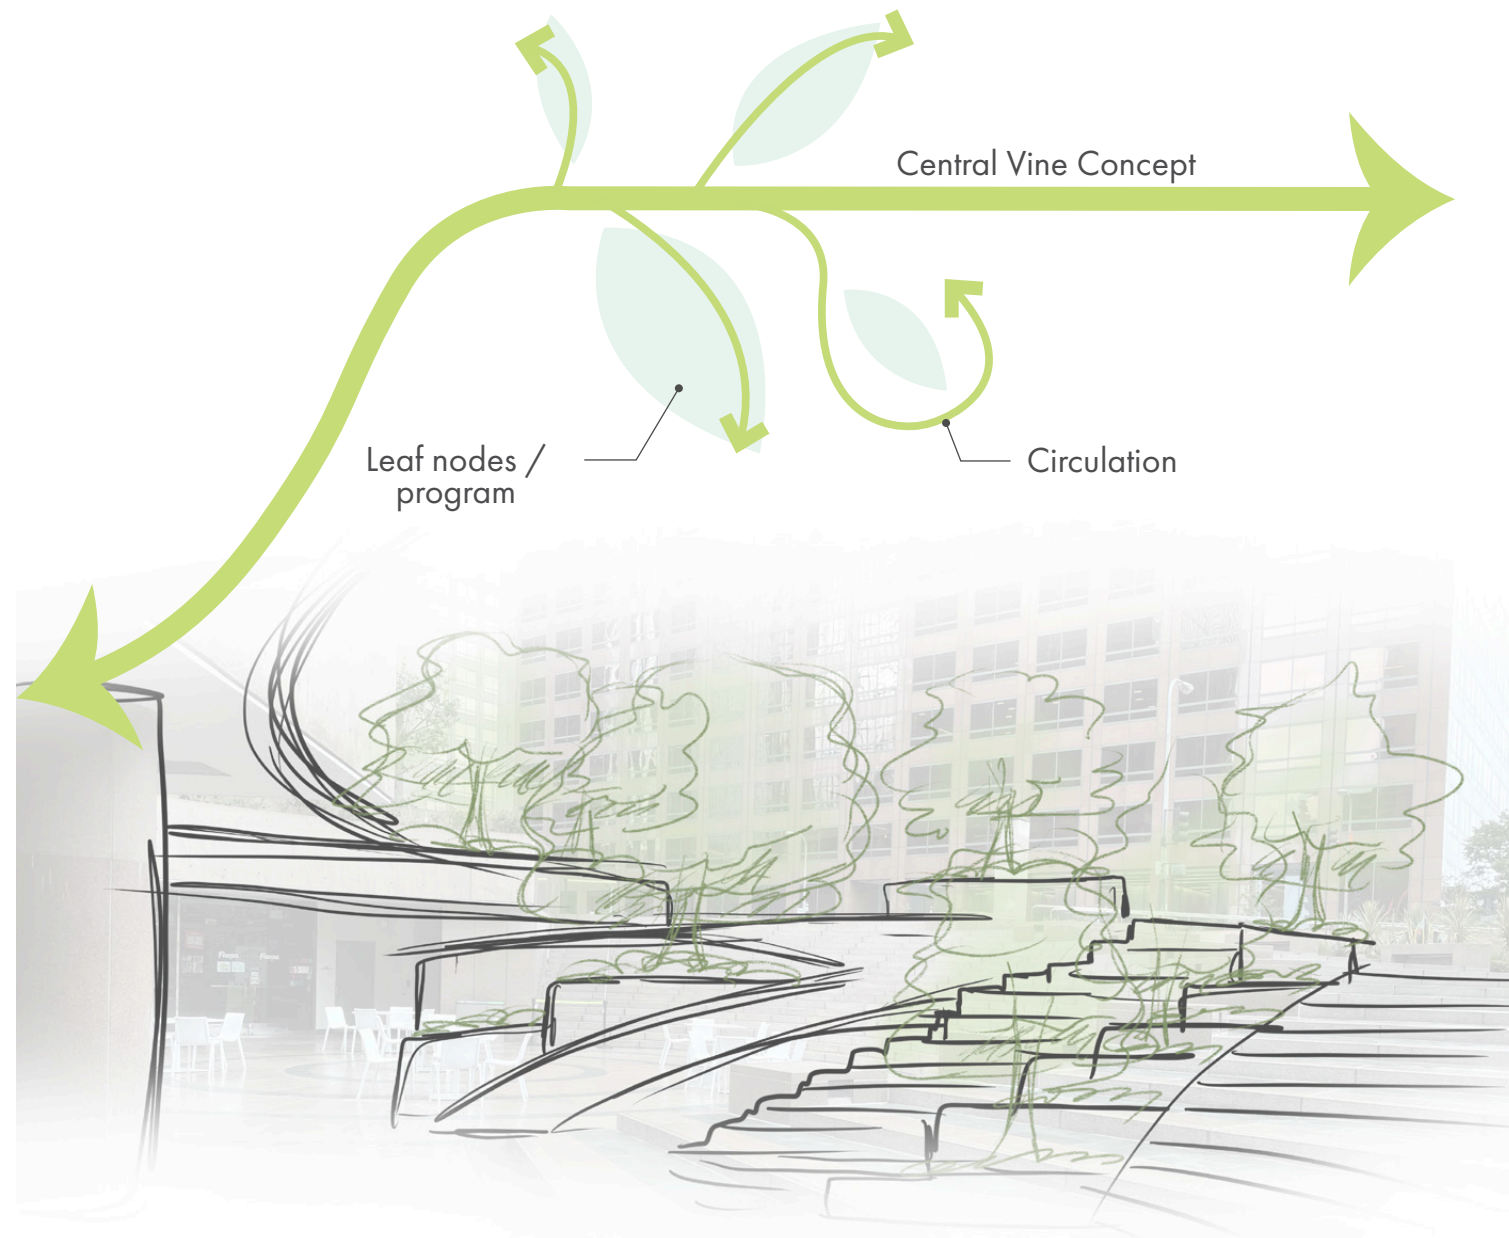

# SITE ANALYSIS RESPONSE

VIEW OF EXISTING CAL MARKETPLACE

- **CONNECTIONS:** Part of the central vine that creates the entrance to cal plaza, connects marketplace to Grand Ave, the alleyway and the adjacent structures
- **SERVICES:** Designate garden spaces with seating/dining areas and multi-functional event spaces
- **ADJACENCIES:** Blend with existing and proposed adjacent programs
- **VIEWS:** Allow an open, direct and welcoming entry for adjacencies
- **TOPOGRAPHY:** Work around existing levels of site
- **SEASONAL SHADE:** Consider agricultural vegetation and sun position, provide canopy for shade in urban spaces

# PROGRAM

**LEGEND**

- Area of Work
- Green Spaces
- Civic / Open Spaces
- Art Spaces / Interventions
- Commercial
- Connections
- Central Vine Connection
- Circulation

# BIG IDEA

Combine the overarching big idea of The Vine by using the shape of leaves and its curvilinear gesture to create:

- Multi-functional spaces
- More vegetation and shade
- Spaces for seating and dining
- Wayfinding focal features to guide the users around the site

PERSPECTIVE SKETCH

MAIN CONCEPT

SECTION STUDY