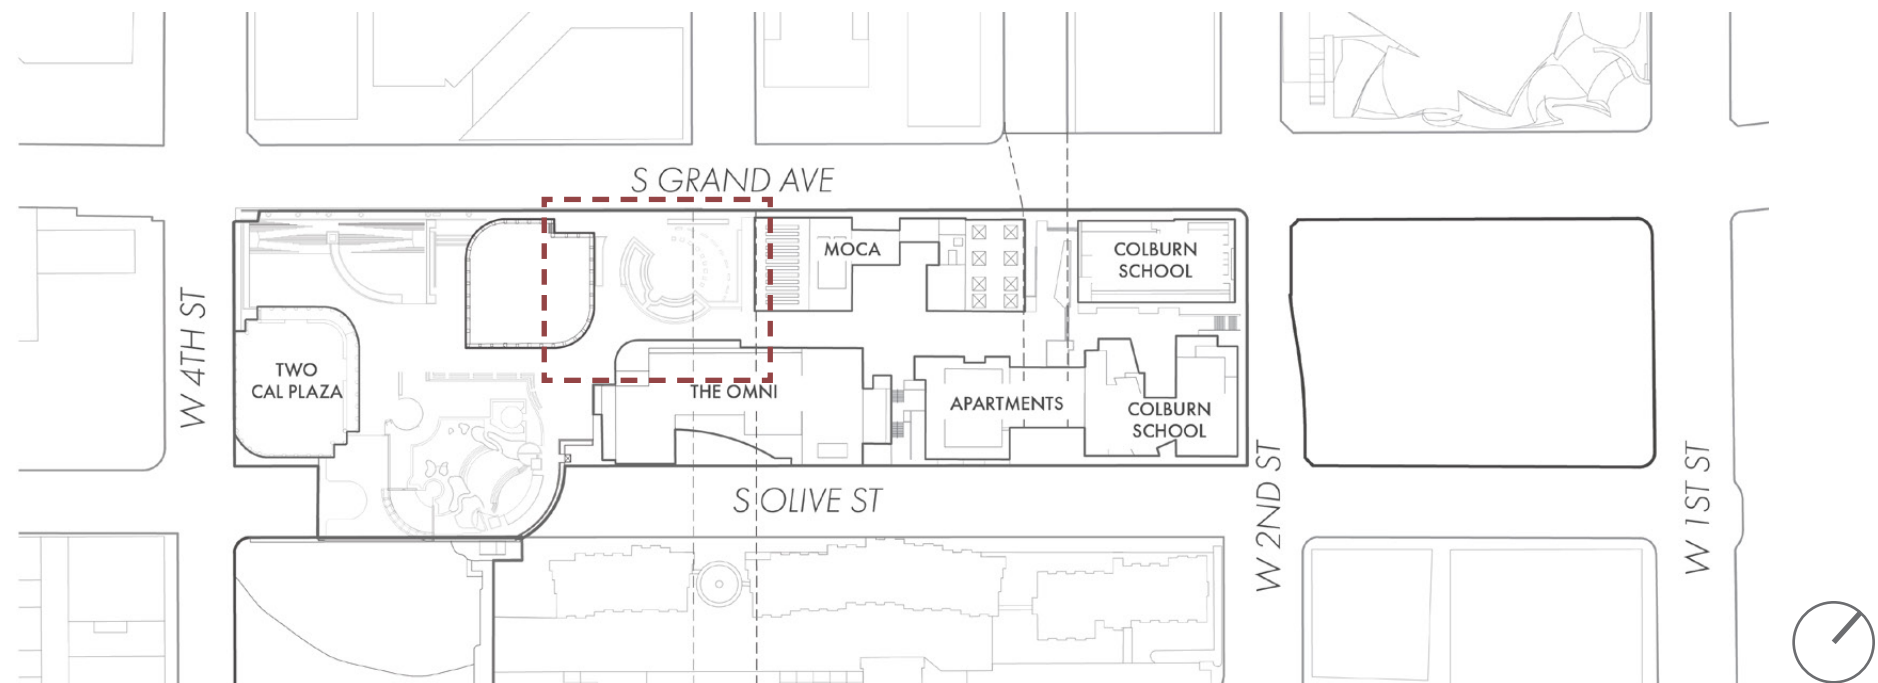

CAL MARKETPLACE

A public orchard and garden experience

UCLA Extension: Landscape Design 7
Instructors: Pamela Brief, Allan Spulecki &
Patrick Reynolds

DESIGNED BY
Michelle Tiet