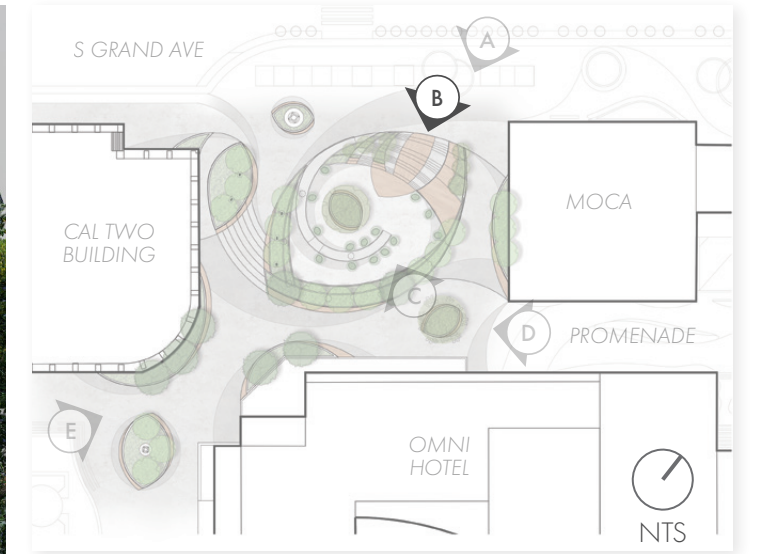

# VIGNETTES

VIEW OF CAL MARKETPLACE ENTRANCE FROM GRAND AVE

KEY MAP

## PROGRAM ELEMENTS

- (A) Wishing Tree
- (B) East Side Orchard Walk
- (C) Observation Deck
- (D) Entry to Lower Marketplace Courtyard
- (E) West Side Orchard Walk
- (F) Wayfinding Element / Focal Feature

# VIGNETTES

VIEW OF ENTRY TO LOWER MARKETPLACE COURTYARD

KEY MAP