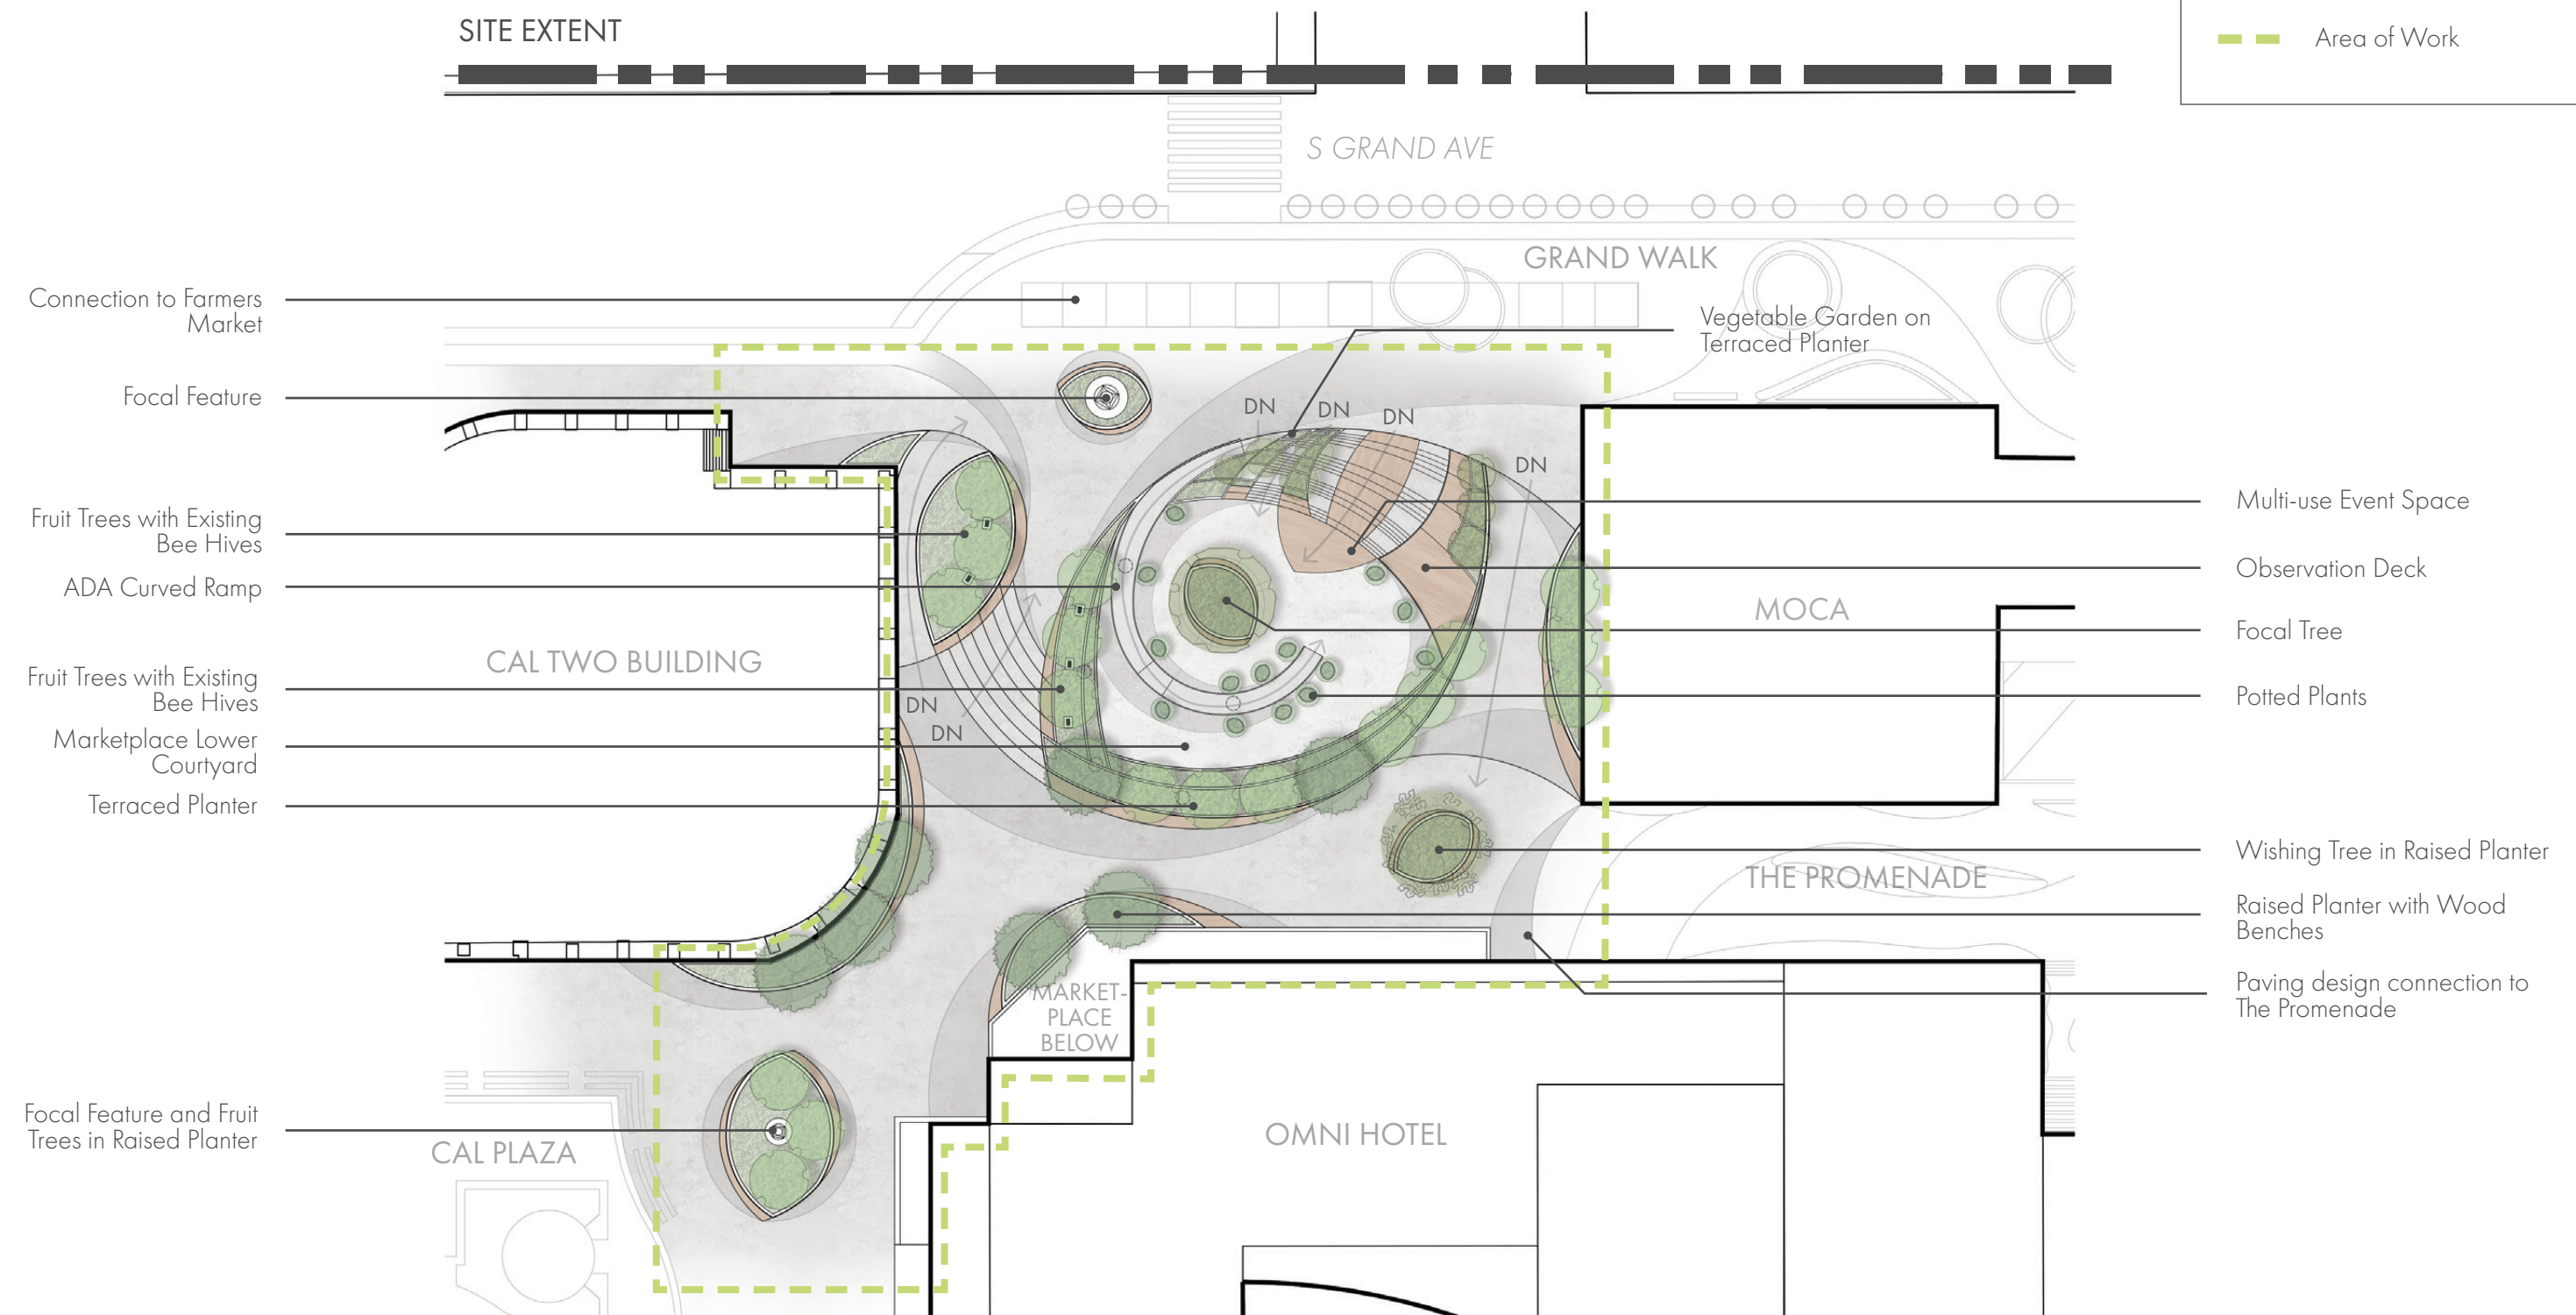

FINAL SITE PLAN

LEGEND

— Area of Work

Connection to Farmers Market

Focal Feature

Fruit Trees with Existing Bee Hives

ADA Curved Ramp

Fruit Trees with Existing Bee Hives

Marketplace Lower Courtyard

Terraced Planter

Focal Feature and Fruit Trees in Raised Planter

Vegetable Garden on Terraced Planter

Multi-use Event Space

Observation Deck

Focal Tree

Potted Plants

Wishing Tree in Raised Planter

Raised Planter with Wood Benches

Paving design connection to The Promenade

PLAN