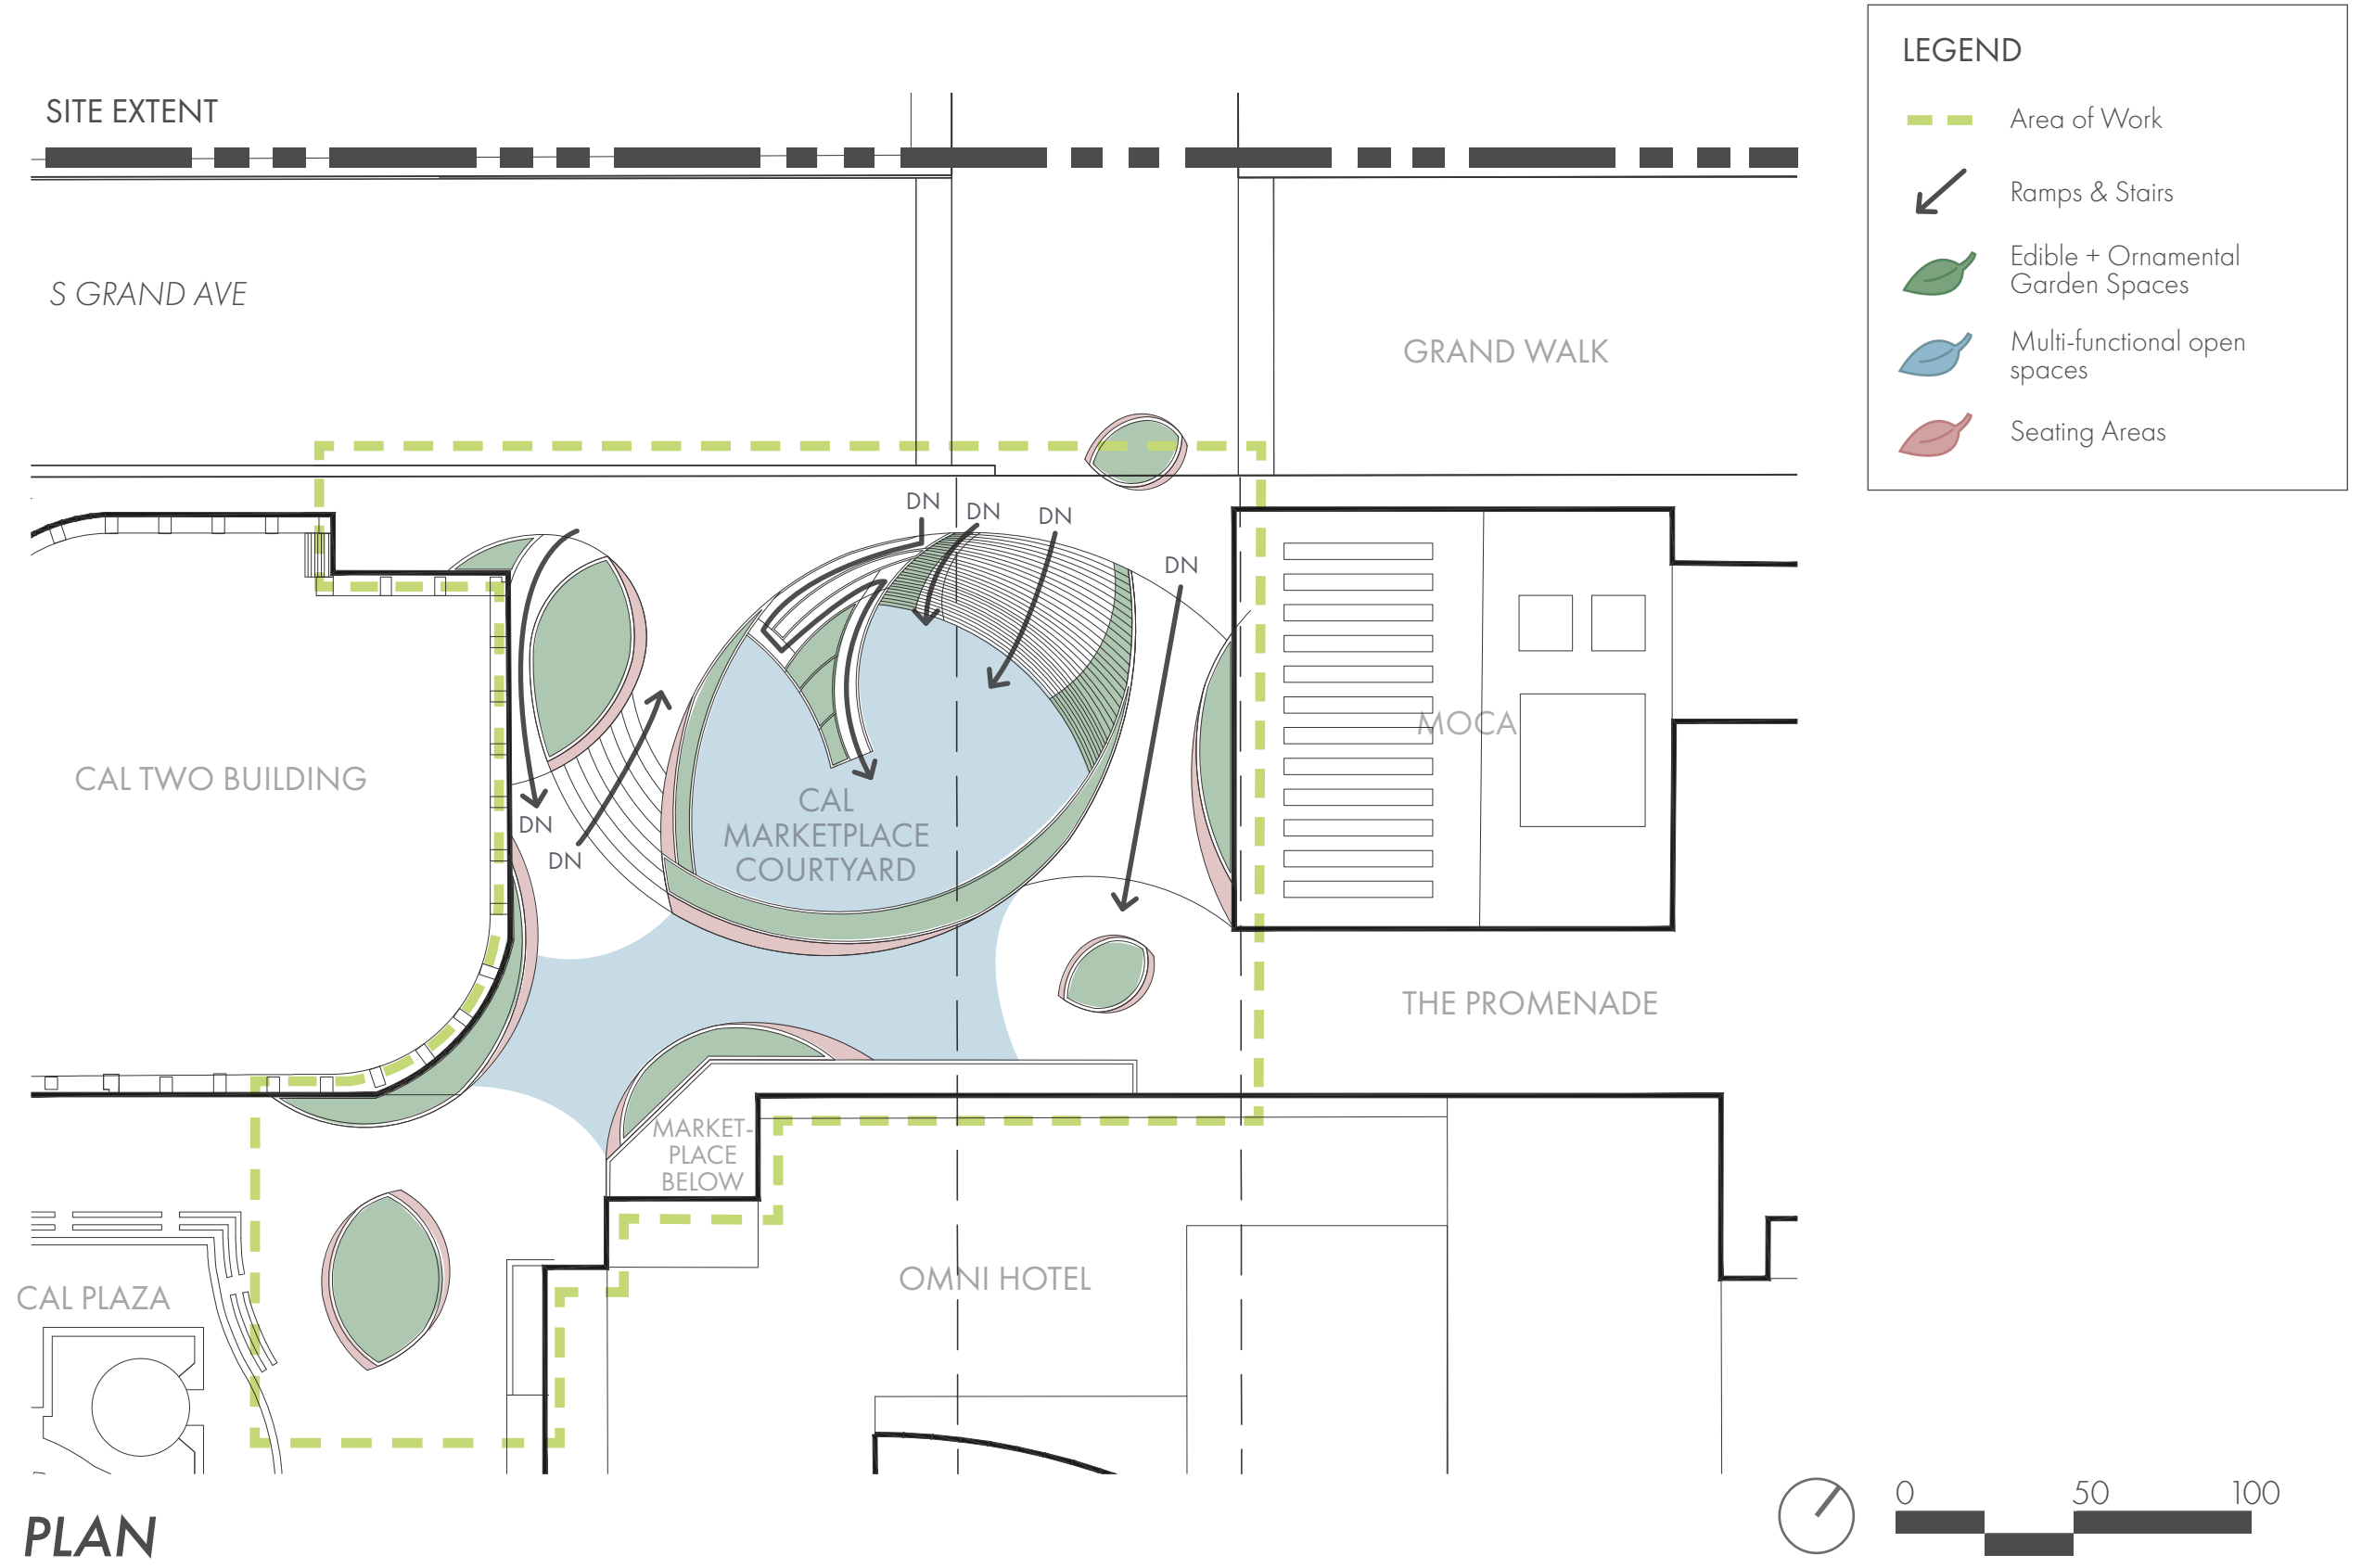

# SITE ANALYSIS RESPONSE

VIEW OF EXISTING CAL MARKETPLACE

- **CONNECTIONS:** Part of the central vine that creates the entrance to cal plaza, connects marketplace to Grand Ave, the alleyway and the adjacent structures
- **SERVICES:** Designate garden spaces with seating/dining areas and multi-functional event spaces
- **ADJACENCIES:** Blend with existing and proposed adjacent programs
- **VIEWS:** Allow an open, direct and welcoming entry for adjacencies
- **TOPOGRAPHY:** Work around existing levels of site
- **SEASONAL SHADE:** Consider agricultural vegetation and sun position, provide canopy for shade in urban spaces

# BIG IDEA

Combine the overarching big idea of The Vine by using the shape of leaves and its curvilinear gesture to create:

- Multi-functional spaces
- More vegetation and shade
- Spaces for seating and dining
- Wayfinding focal features to guide the users around the site

PERSPECTIVE SKETCH

MAIN CONCEPT

SECTION STUDY

# FINAL SITE PLAN

**LEGEND**

— Area of Work

Connection to Farmers Market

Focal Feature

Fruit Trees with Existing Bee Hives

ADA Curved Ramp

Fruit Trees with Existing Bee Hives