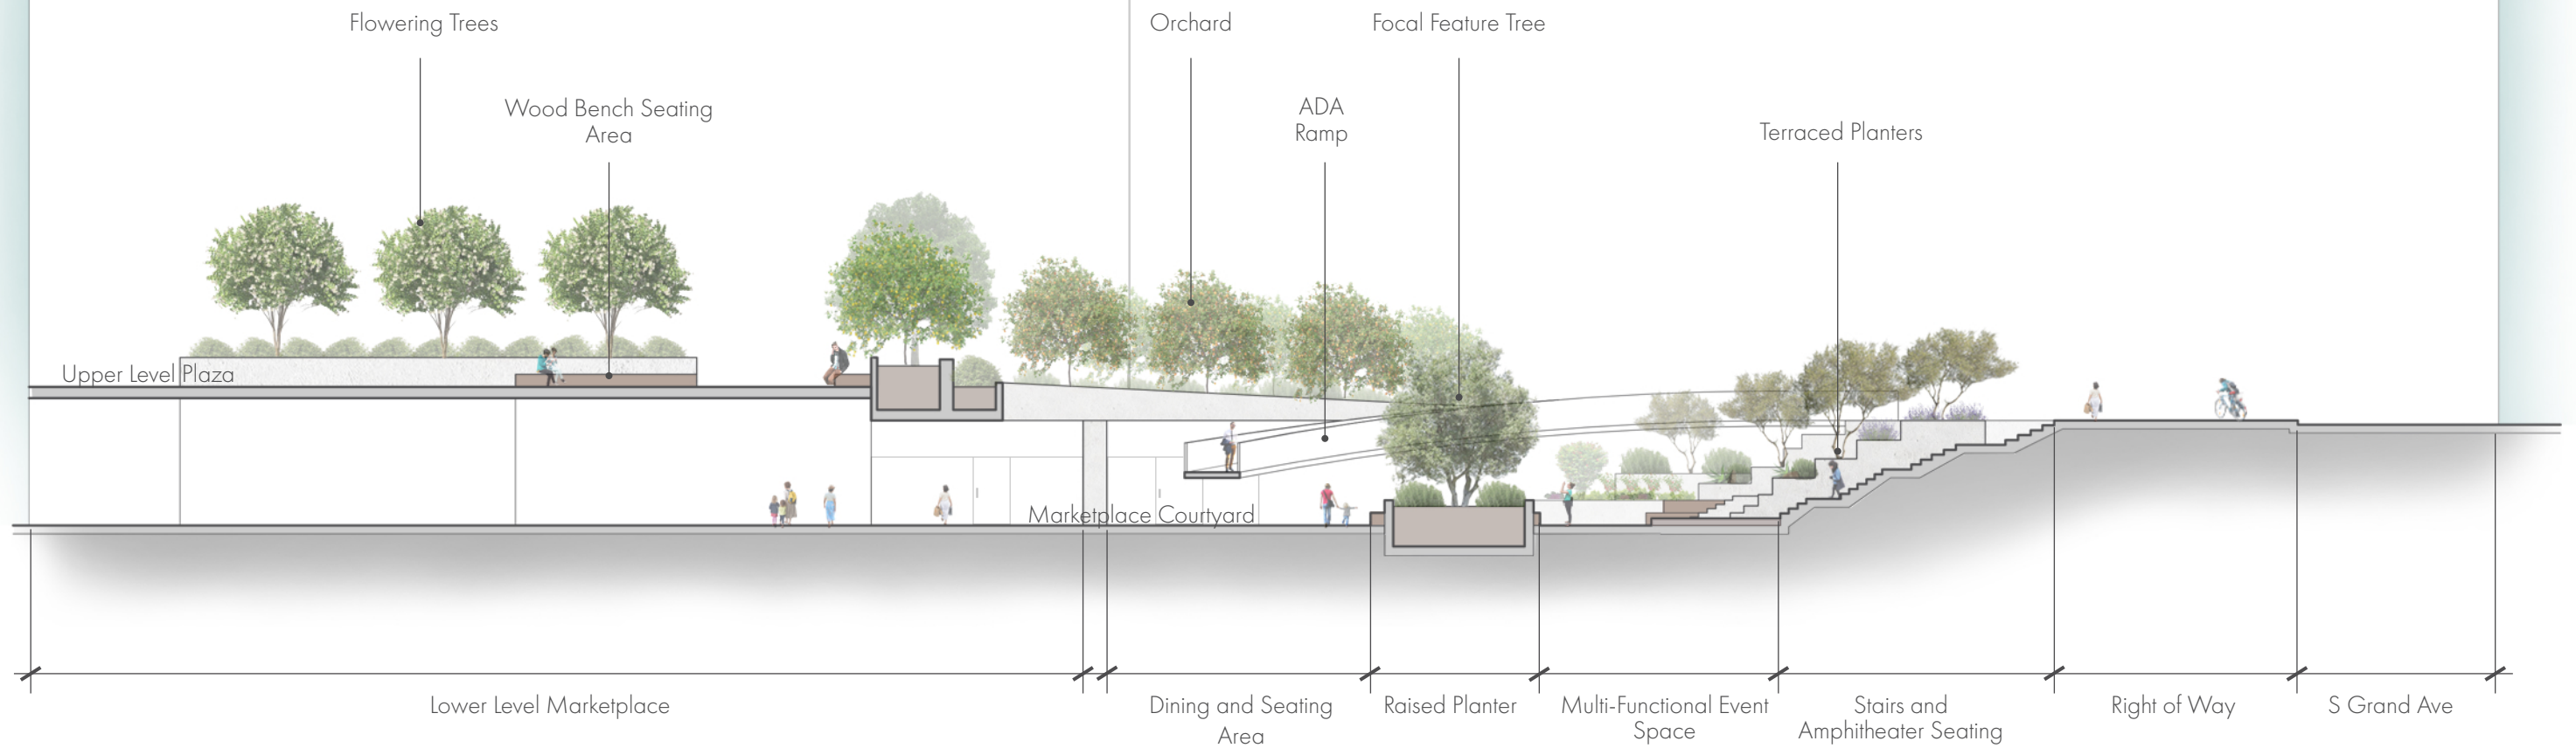

# SITE ANALYSIS RESPONSE

VIEW OF EXISTING CAL MARKETPLACE

- **CONNECTIONS:** Part of the central vine that creates the entrance to cal plaza, connects marketplace to Grand Ave, the alleyway and the adjacent structures
- **SERVICES:** Designate garden spaces with seating/dining areas and multi-functional event spaces
- **ADJACENCIES:** Blend with existing and proposed adjacent programs
- **VIEWS:** Allow an open, direct and welcoming entry for adjacencies
- **TOPOGRAPHY:** Work around existing levels of site
- **SEASONAL SHADE:** Consider agricultural vegetation and sun position, provide canopy for shade in urban spaces

# FULL SECTION

VIEW 1: UPPER PLAZA

VIEW 2: TERRACED GARDEN

KEY MAP

# CLOSE UP SECTION