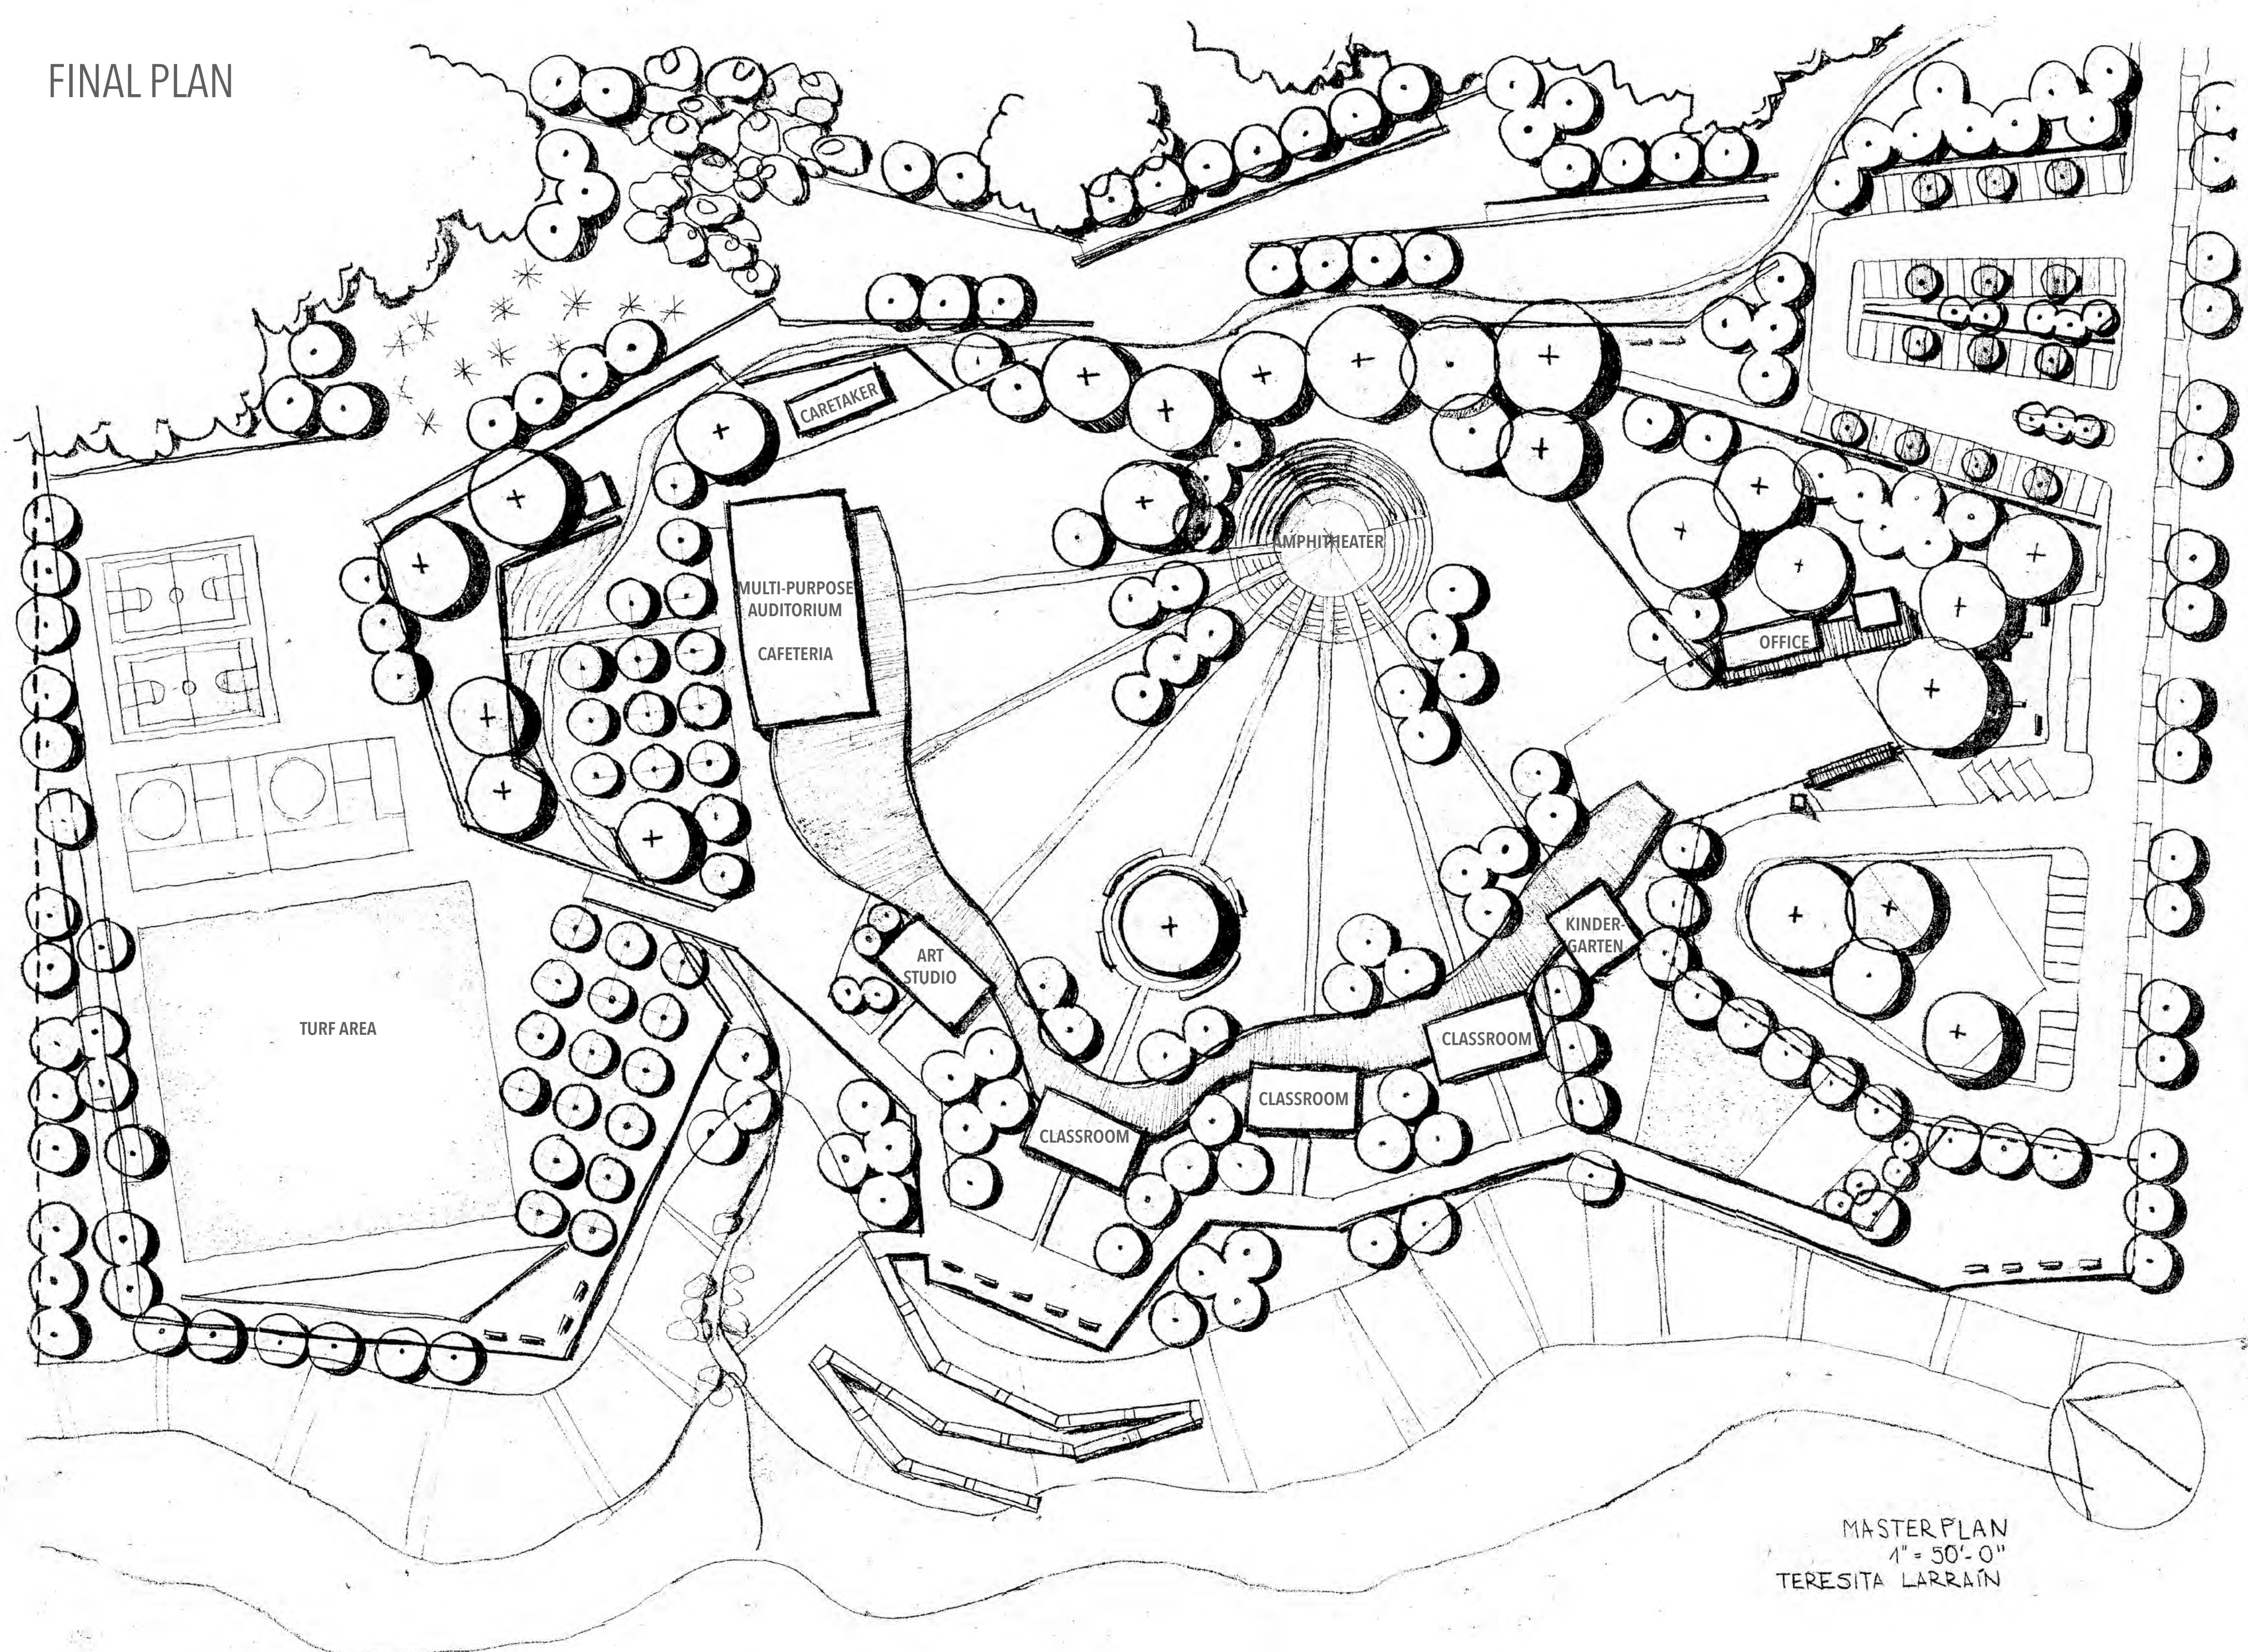

ELEMENTARY ACADEMY

TERESITA LARRAIN

Introduction to Landscape Design

Summer 2020

DESIGN CONCEPTS

CONCEPT 1

CONCEPT 2

FINAL PLAN

MASTER PLAN
1" = 50'-0"
TERESITA LARRAÍN

PLAN ENLARGEMENT

ENLARGEMENT PLAN
1" = 20'-0"
TERESITA LARRAÍN

SECTION

ENLARGEMENT SECTION
1" = 20'-0"
TERESITA LARRAÍN